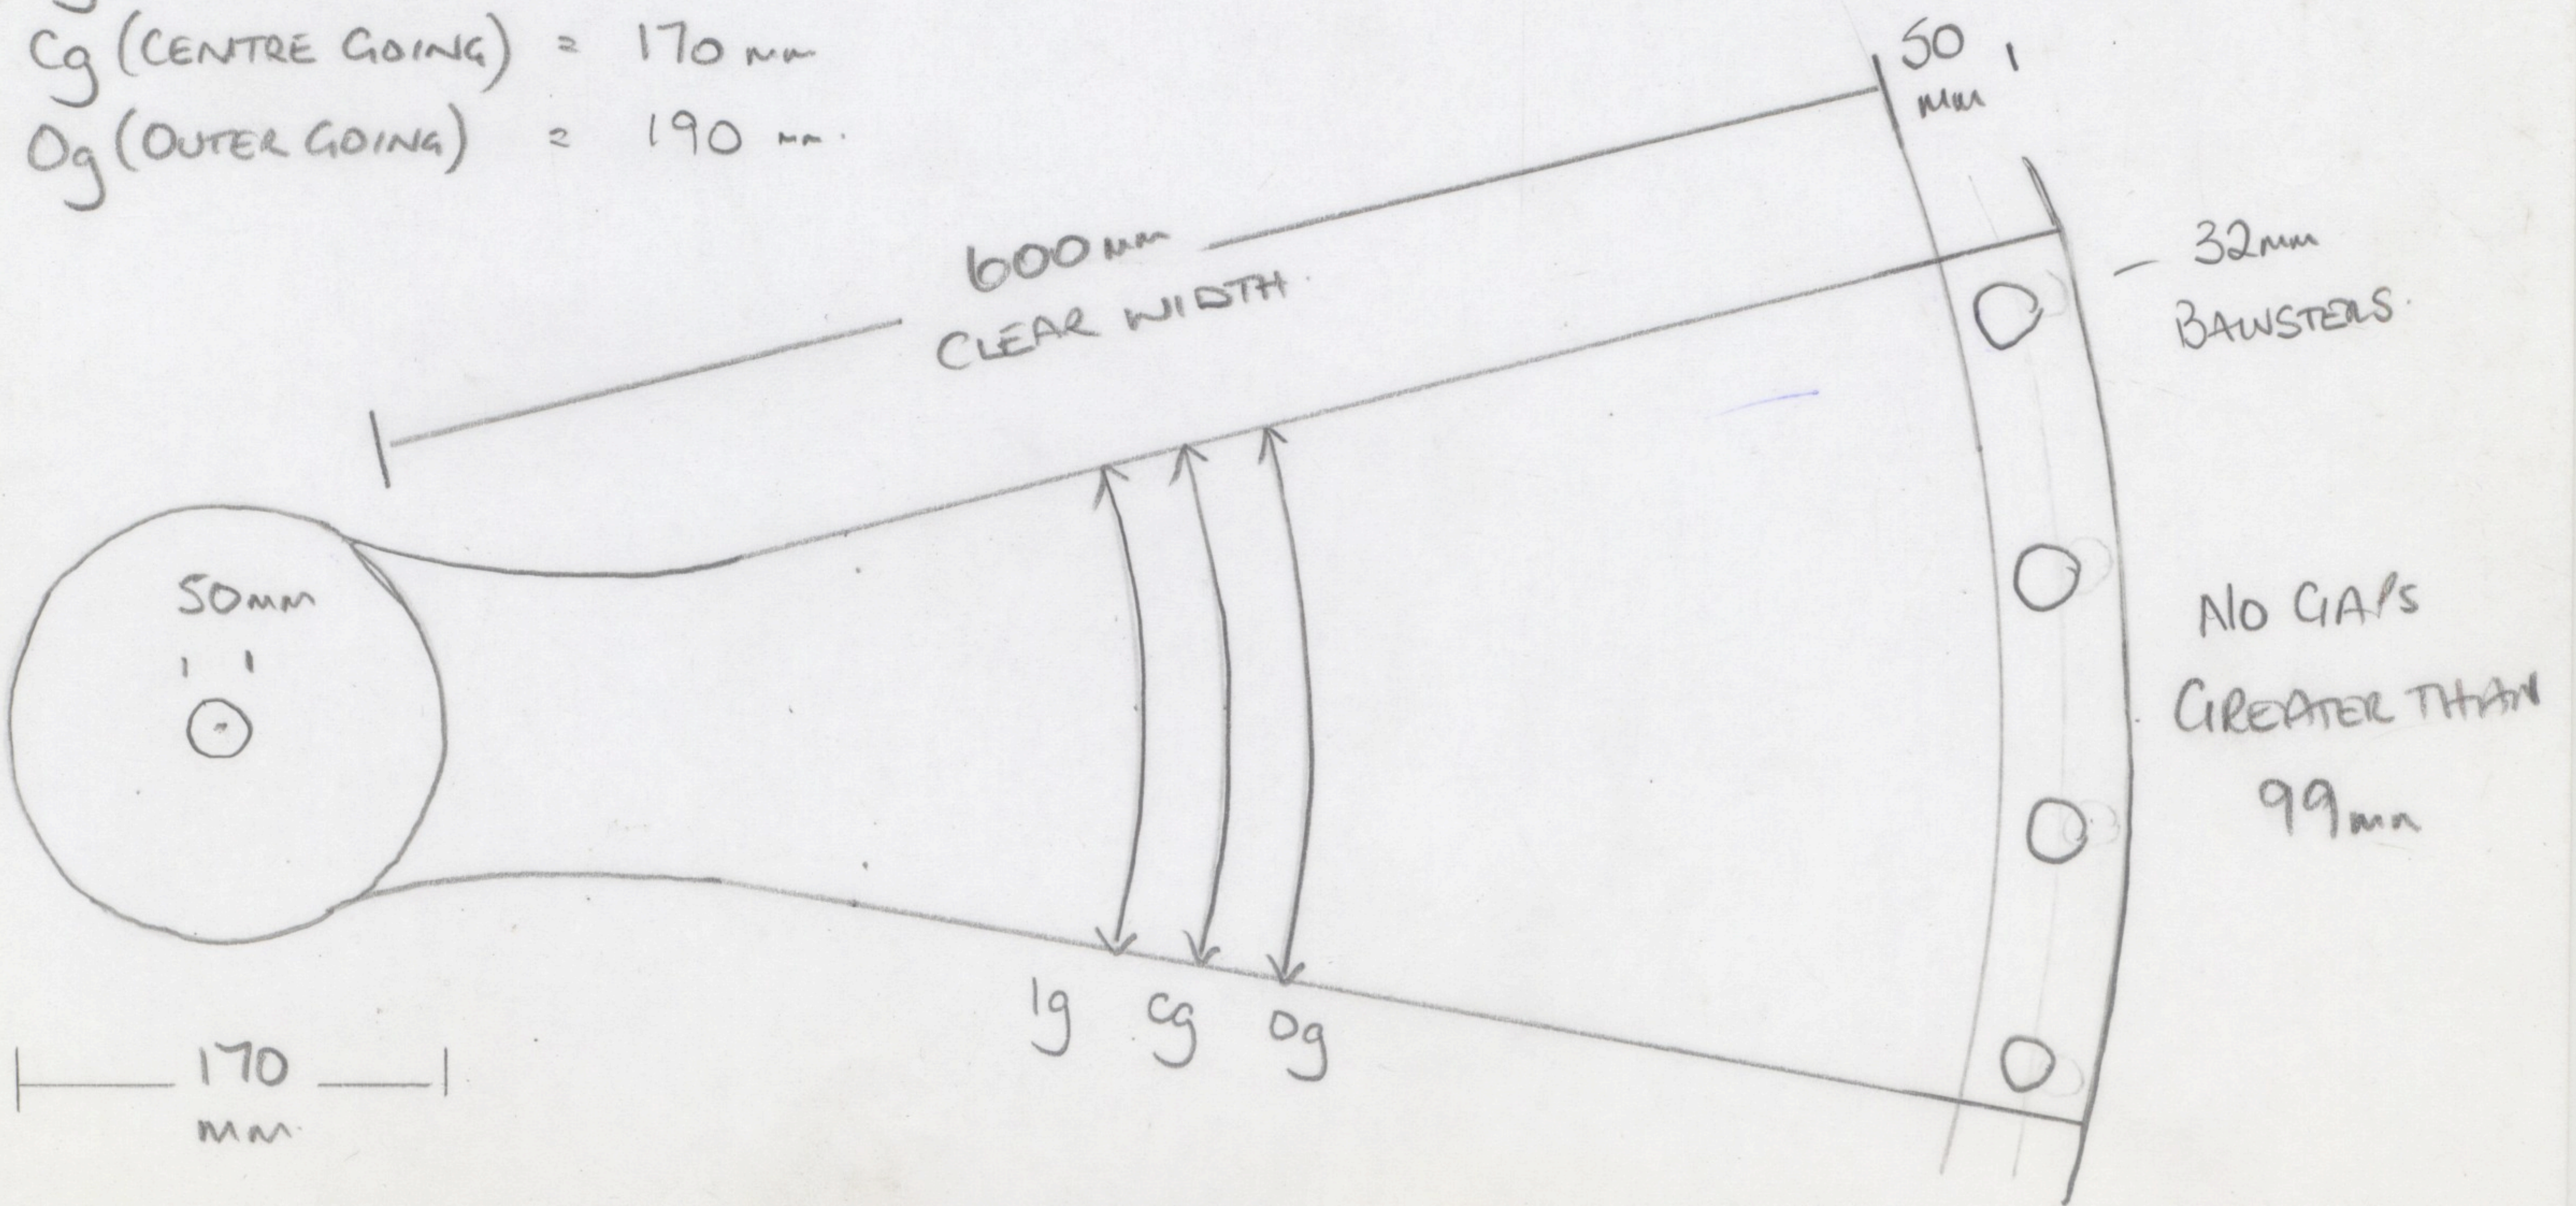

COTTAGE CRAFT SPIRALS
 SOLID TIMBER 1500mm ϕ

SCALE 1-10.

HANDRAIL HEIGHT 900mm

- lg (INNER GOING) = 160mm
- cg (CENTRE GOING) = 170mm
- og (OUTER GOING) = 190mm

SCALE 1-50