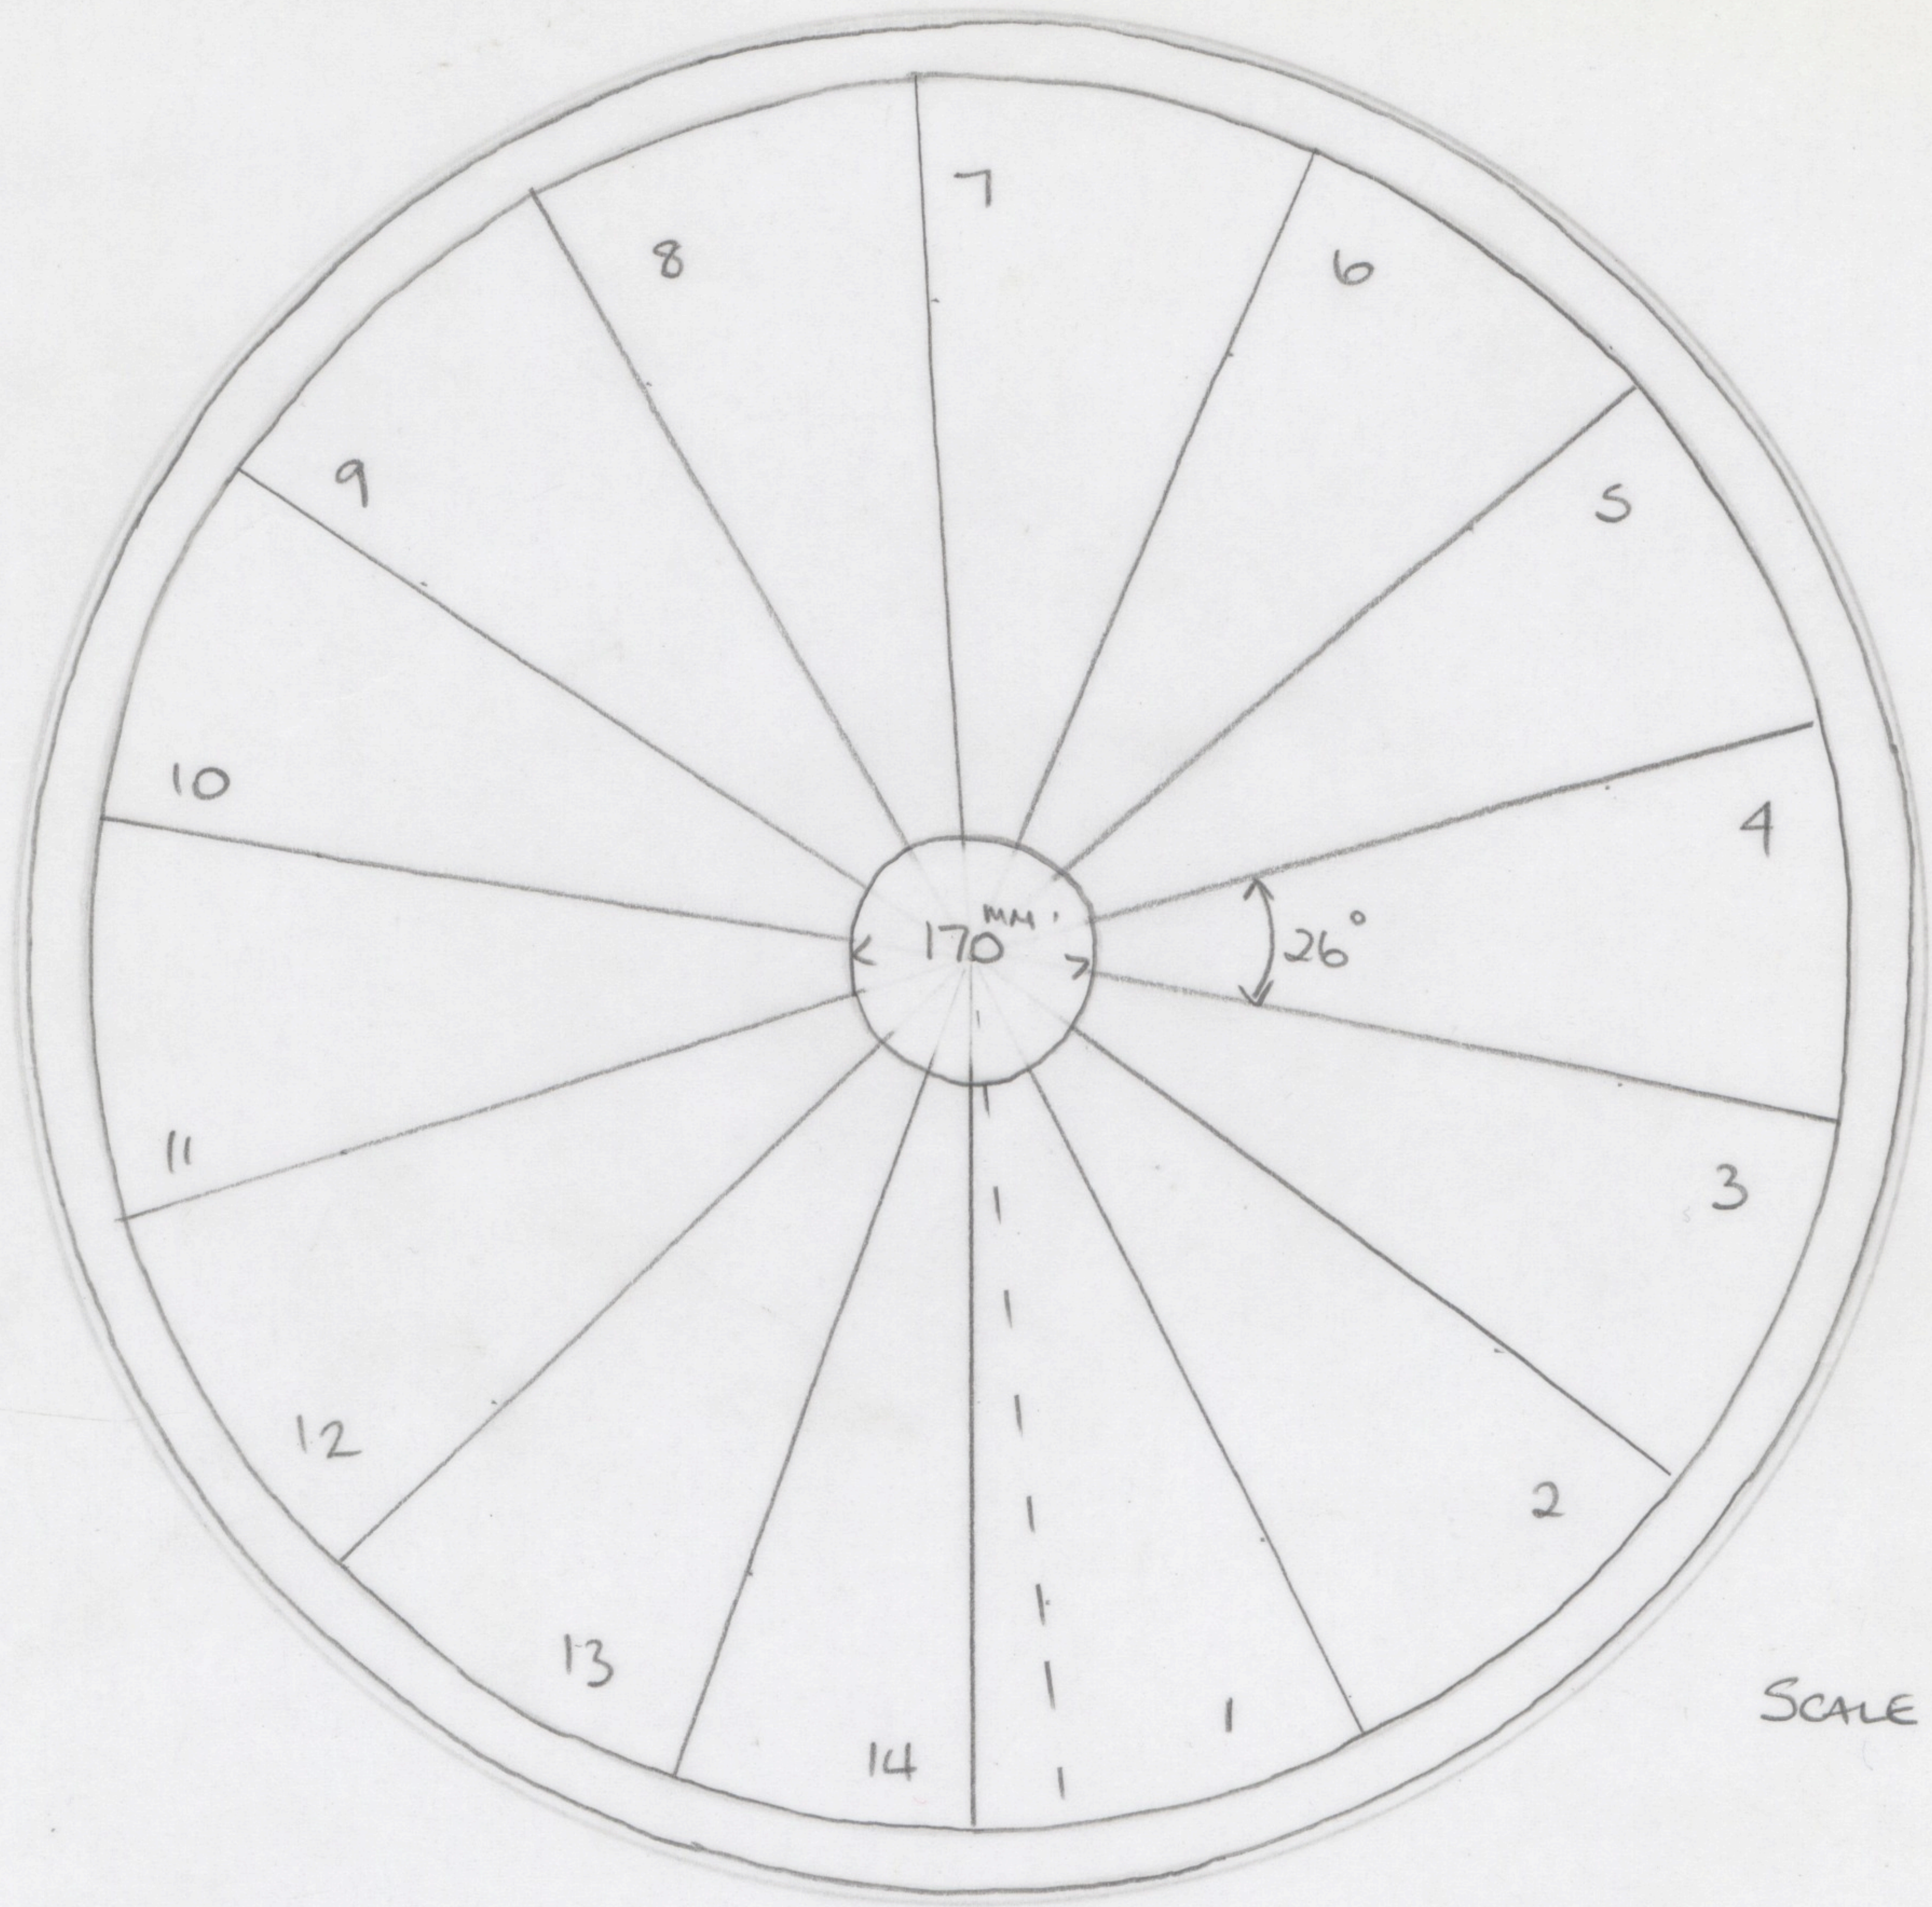

COTTAGE CRAFT SPIRALS
 SOLID TIMBER 1500mm ϕ

SCALE 1-10.

HANDRAIL HEIGHT 900mm

- lg (INNER GOING) = 160mm
- cg (CENTRE GOING) = 170mm
- og (OUTER GOING) = 190mm

SCALE 1-50